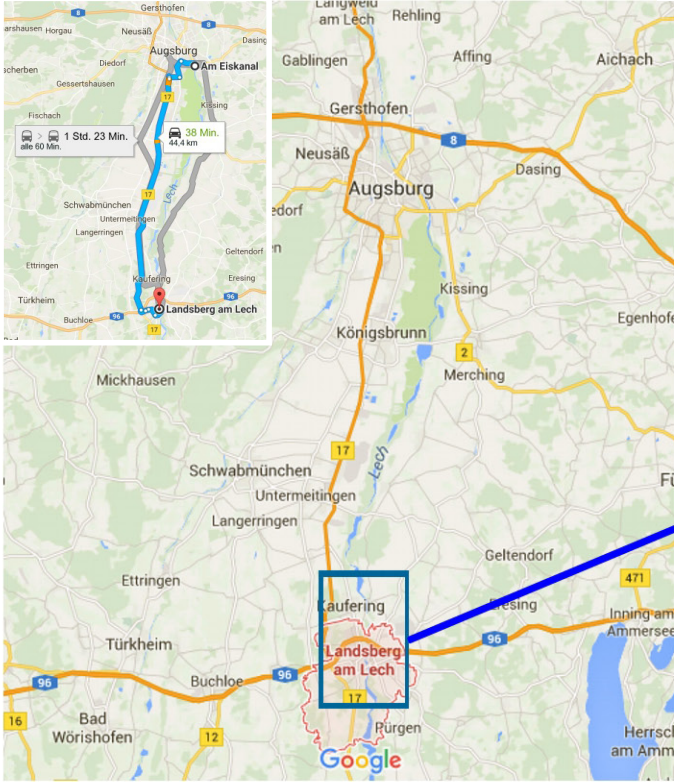

ICF WILDWATER CANOEING WORLD CUP 09.-11. June 2017 AUGSBURG/LANDSBERG CLASSIC COURSE

START

Parking area and entry:
86899 Landsberg, Von Kühlmannstr. 15
Big parking place left bank just behind barrage

FINISH

Parking area and finish area:
86916 Kaufering, Landrat-Müller-Hahl-Straße 14
Big parking place on right bank 100m before bridge
between swimming area (Lechtalbad) and rowing club