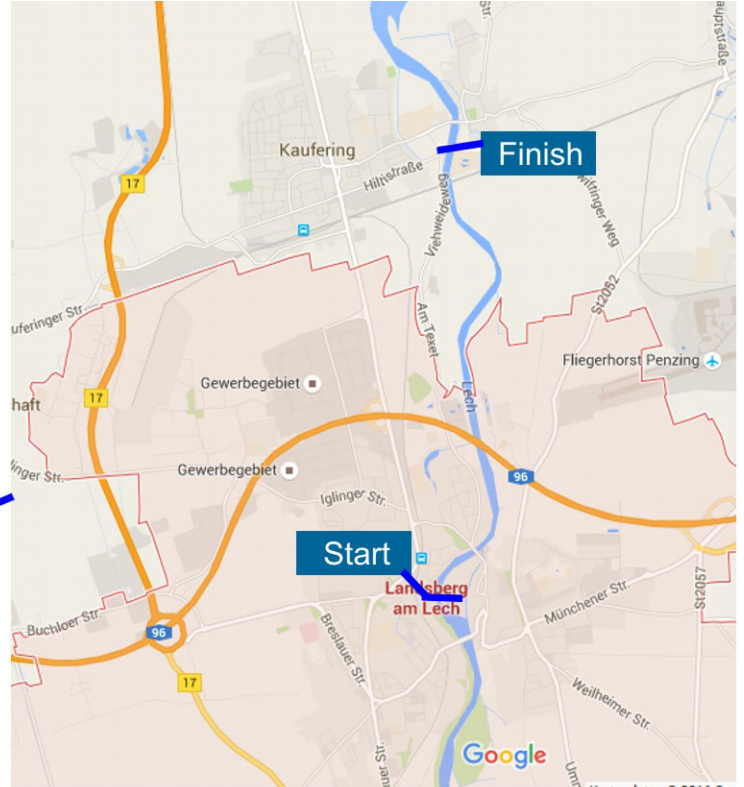

ICF WILDWATER CANOEING WORLD CUP 09.-11. June 2017 AUGSBURG/LANDSBERG CLASSIC COURSE

START

Parking area and entry:
86899 Landsberg, Von Kühlmannstr. 15
Big parking place left bank just behind barrage

FINISH

Parking area and finish area:
86916 Kaufering, Landrat-Müller-Hahl-Straße 14
Big parking place on right bank 100m before bridge
between swimming area (Lechtalbad) and rowing club