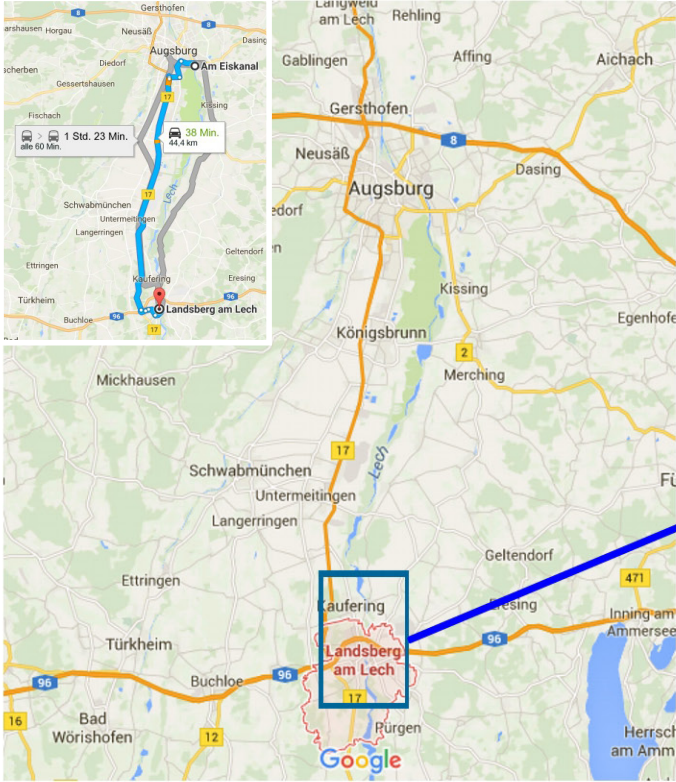

ICF WILDWATER CANOEING WORLD CUP 09.-11. June 2017 AUGSBURG/LANDSBERG CLASSIC COURSE

START

Parking area and entry:
86899 Landsberg, Von Kühlmannstr. 15
Big parking place left bank just behind barrage

FINISH

Parking area and finish area:
86916 Kaufering, Landrat-Müller-Hahl-Straße 14
Big parking place on right bank 100m before bridge
between swimming area (Lechtalbad) and rowing club