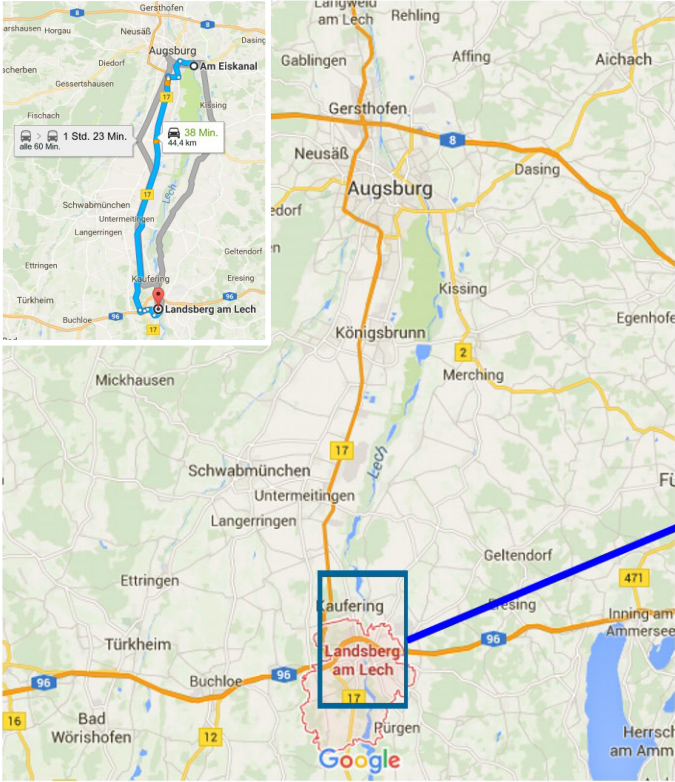

ICF WILDWATER CANOEING WORLD CUP 09.-11. June 2017 AUGSBURG/LANDSBERG CLASSIC COURSE

START

Parking area and entry:
86899 Landsberg, Von Kühlmannstr. 15
Big parking place left bank just behind barrage

FINISH

Parking area and finish area:
86916 Kaufering, Landrat-Müller-Hahl-Straße 14
Big parking place on right bank 100m before bridge
between swimming area (Lechtalbad) and rowing club